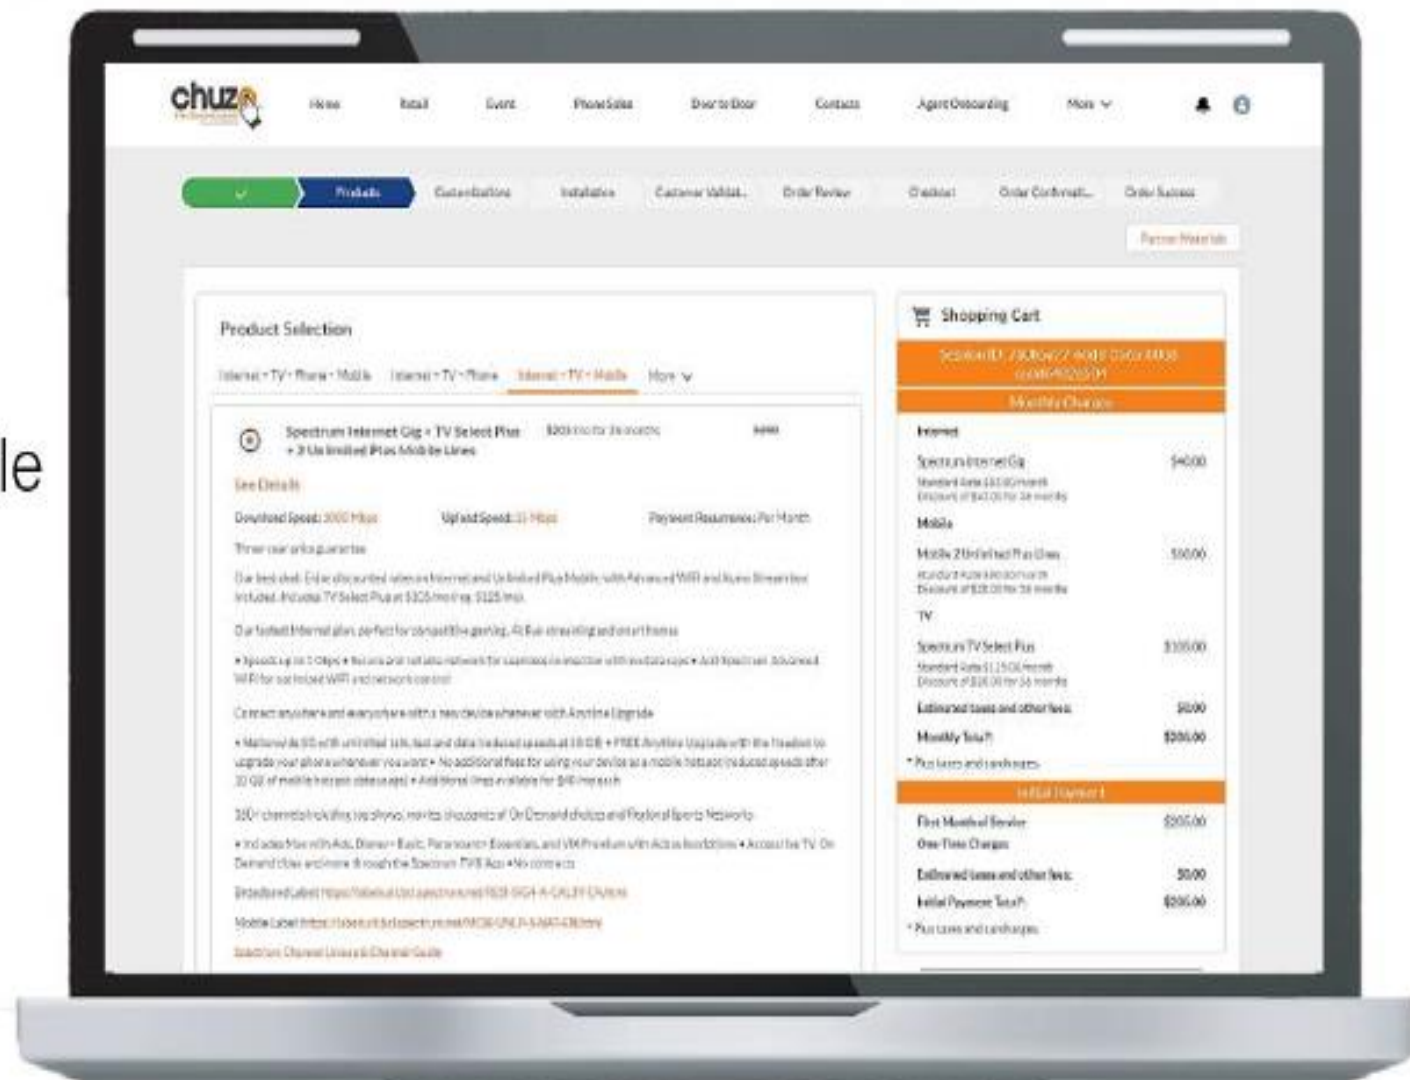

NEW SPP4 Bundle Combinations

- Internet + Mobile + Phone
- Internet + Mobile
- Internet + Phone
- Internet + TV + Phone + Mobile
- Internet + TV + Phone
- Internet + TV + Mobile
- Internet + TV