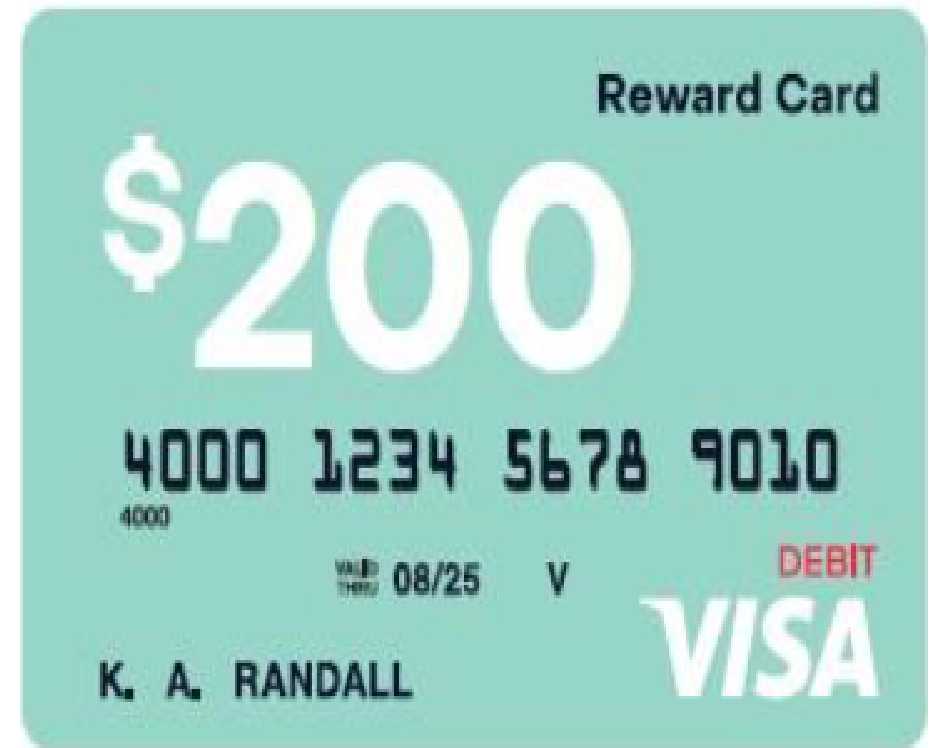

Frontier Offers

\$200 Sweetener

- Subscribers to Fiber 2 Gig Internet
- Deal Saver to cover ETFs

Sweetener Extended to 5G

- Available to select subscribers of Fiber 5G
- Open for Sale/Anniversary Offer

Frontier VAS

Wi-Fi Security Formerly eeroSecure

\$5 / mo.* when bundled

- Get peace of mind with antivirus/ anti-malware protection

Wi-Fi Security Plus

\$10 / mo.

- Wi-Fi Security Plus so much more!
- A \$40 value!

Frontier